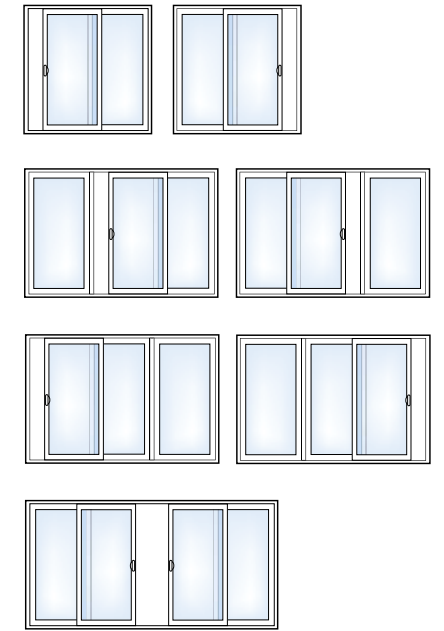

Now that you've selected the ultimate windows for your home, may we suggest the perfect patio door?

Simonton patio doors help open living areas, bring the outside in and are an excellent way to make the most of a great view. Whether you choose the versatile Hinged Patio Door, the elegant French Sliding Patio Door or the sleek Contemporary Patio Door, you'll love the view from here.

Sliding Door Configurations

Hinged Door Configurations

Ask your Simonton Windows® dealer which Patio Door is right for you.

Some doors shown with optional grids and hardware.