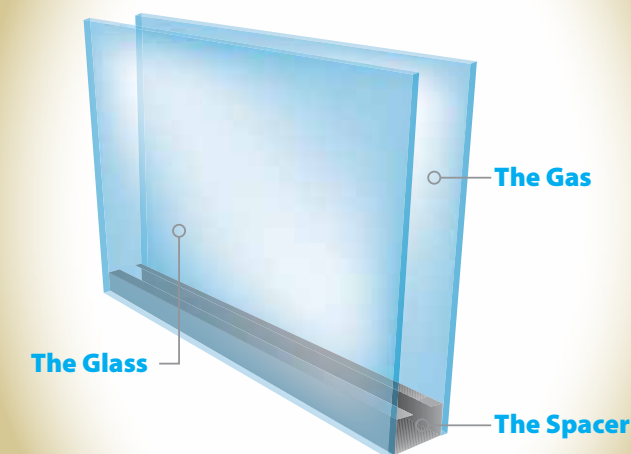

INSULATING GLASS UNIT