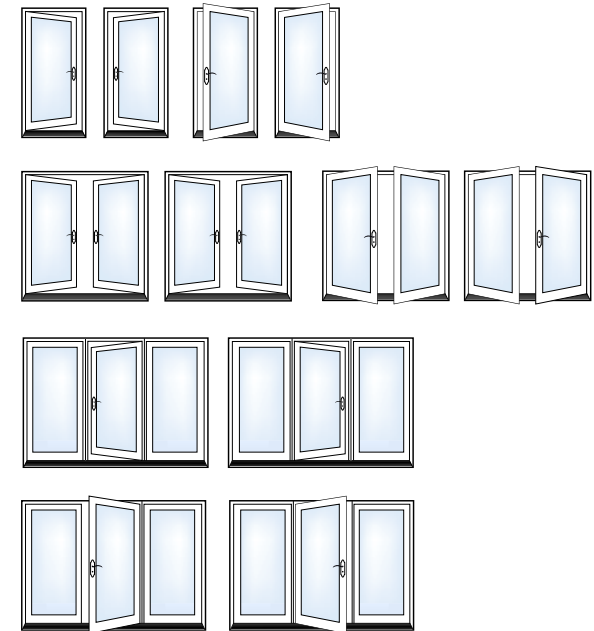

Hinged Door Configurations

Ask your Simonton Windows® dealer which Patio Door is right for you.

Some doors shown with optional grids and hardware.