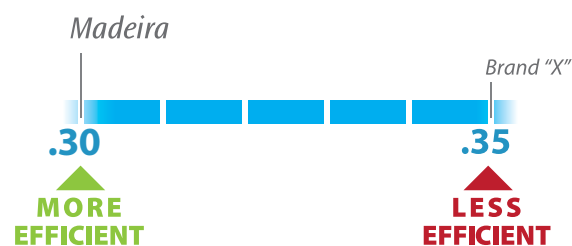

Madeira

Get comfortable with saving energy.

Saving energy has never been more important.

It isn't just about saving money, it's about helping to conserve resources and making your home comfortable. Simonton Madeira™ windows and doors are among the most energy-efficient on the market. A complete selection of glass packages allows you to tailor just the right one for you, your home and lifestyle. You'll notice a difference in the year-round comfort of your home—and you'll appreciate the comfort of lower energy costs month after month, year after year.

The truth is in the numbers.

Just as a car's MPG makes it easy to compare the fuel efficiency of different models, a window's U-value makes it easy to compare energy efficiency between different window options. The lower the U-Value, the more efficient the window is. When comparing window options, ask for and compare the U-Value performance.

U-VALUE NUMBER

Take the Simonton Challenge

Compare Madeira with the same Gas, Glass and Spacer options in any competitive window and see the U-Value Advantage for yourself. Be wary of manufacturers who claim better U-Value performance but add costly options to meet Madeira performance.