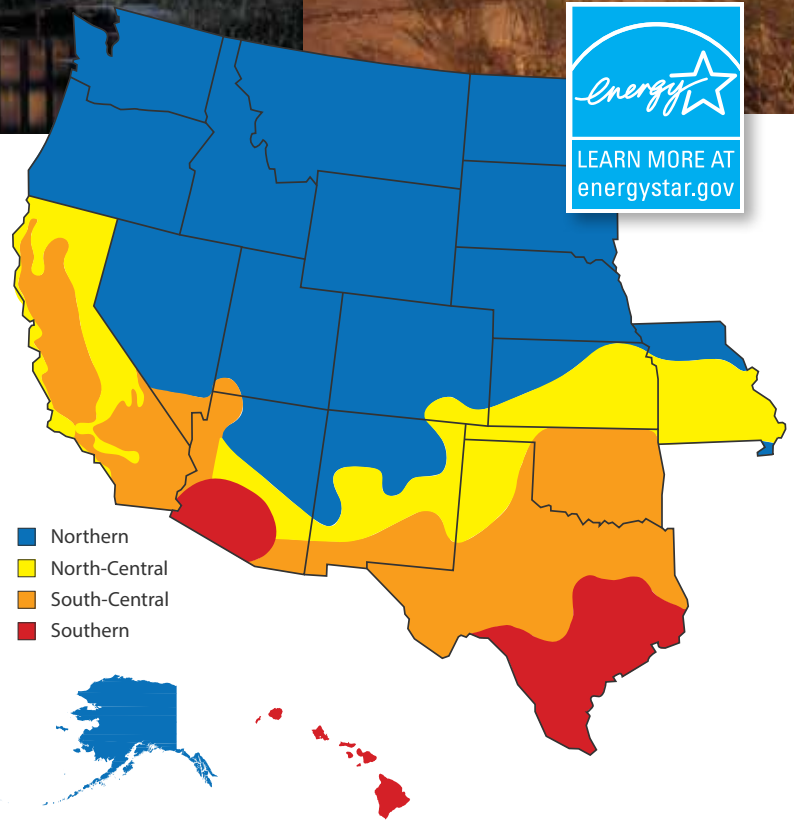

Windows and Doors for the Energy-Conscious Homeowner

At Milgard, we help homeowners make an impact on their energy consumption through our energy-efficient windows and patio doors. Leaky and inefficient windows, skylights and doors account for poor insulation and higher energy usage in households. Energy loss can happen in two ways and a lot depends on where you live:

- Cold climates lose energy in the form of heat
- Hot climates lose energy in the form of cooling

Tested and Built for Your Climate

All Milgard windows and patio doors are designed to meet tough thermal and solar requirements of state and local jurisdictions.

We conduct thermal simulations to improve energy performance in our windows and patio doors so our consumers can enjoy a more comfortable home. We make it easy to meet local energy codes and green building efficiency standards with a selection of performance enhancing features. In fact, Milgard has options available to tailor the components of windows and doors to specific climates—perfectly matching the product to your region’s energy needs.

Milgard adheres to ENERGY STAR® v6 requirements to meet or exceed U-Factor and Solar Heat Gain Coefficient (SHGC) criteria for the zones shown.

Milgard also offers high energy performance options for the ultimate in energy efficiency.

Zone	U-Factor	SHGC	Your energy efficient windows could include one or more of the following features based on your climate.
ENERGY STAR v6 Northern	0.27	-	SunCoat® or SunCoatMAX®
ENERGY STAR v6 North-Central	0.3	0.4	EdgeGardMAX®
ENERGY STAR v6 South-Central	0.3	0.25	Argon or Krypton
ENERGY STAR v6 Southern	0.4	0.25	4th Surface
R5	0.20		Triple Glaze