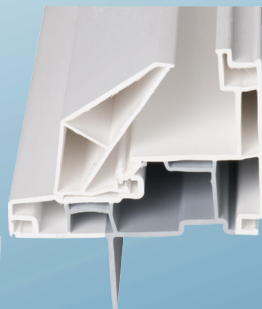

# Premium Windows Enhanced with European Technology

- » Innovative European engineering uses up to 15% more recycled material
- » Co-extruded material
- » More sizes and configurations available
- » Expanded continuous head and sill (CHS) configurations
- » Now tested to PG20, 35, and 50
- » New 1-1/8" Triple Glaze Option to meet R-5; ENERGY STAR® Most Efficient for 2014
- » Multiple fixed options
- » Improved sightlines
- » Available with awning, casement and fixed windows