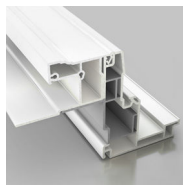

Brickmould