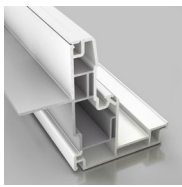

SUSTAINABLE CONSTRUCTION

JELD-WEN® Premium Vinyl Windows now utilize colored vinyl recycled from the manufacturing process

Through an innovative dual extrusion process, the regrind from colored vinyl is now able to be utilized. The colored vinyl regrind, with a bit of gray tinting, is used in portions of the window that are unseen after installation.

This doesn't affect the window's performance and the tinted gray coloring is proof of the responsible use of materials.

Window Frame Styles

Nail Fin Frame