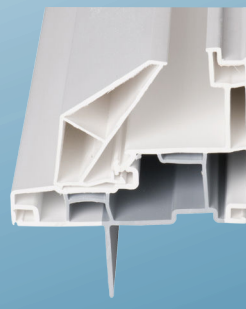

Direct set with simulated sash bead