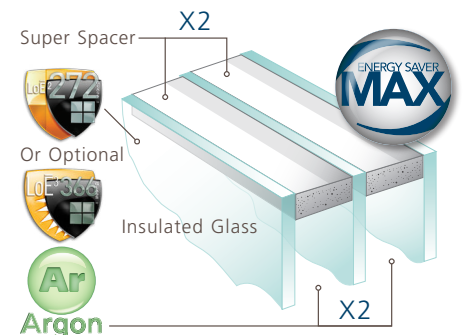

SUSTAINABLE CONSTRUCTION

JELD-WEN® Premium Vinyl Windows now utilize colored vinyl recycled from the manufacturing process

Through an innovative dual extrusion process, the regrind from colored vinyl is now able to be utilized. The colored vinyl regrind, with a bit of gray tinting, is used in portions of the window that are unseen after installation.

This doesn't affect the window's performance and the tinted gray coloring is proof of the responsible use of materials.

Window Frame Styles

Energy Saver® Max—REDUCE HEAT LOSS UP TO 50%

For maximum energy protection, select Energy Saver Max. This insulating glass package contains three panes of glass, both with argon filled chambers and Super Spacer. The new Premium Vinyl Casement and Awning windows can be outfitted with a 1-1/8" triple pane insulated glass.

Coated with LoE²-272 or optional triple-coated LoE³-366, you can rest comfortably even in the harshest weather. Energy Saver Max reduces heat loss by 50% compared to clear insulating glass and is qualified to the Department of Energy Most Efficient rating.