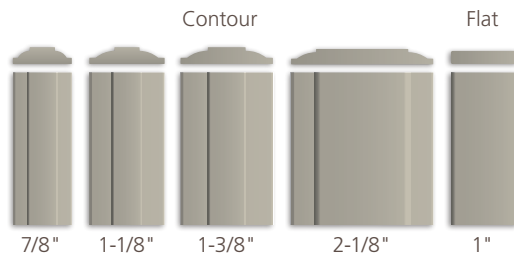

Simulated Divided Lites (SDL)