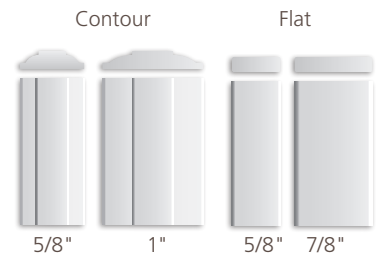

Grilles Between the Glass (GBG)