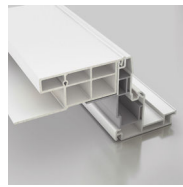

Flat Casing