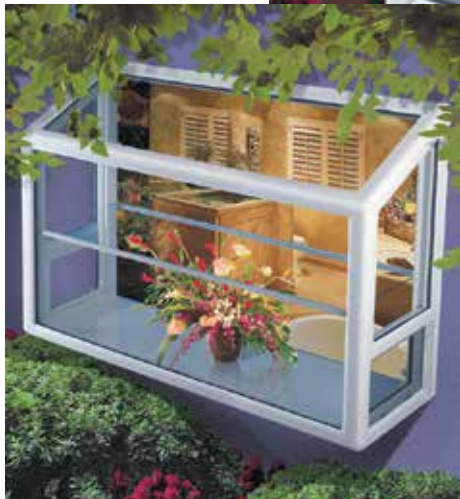

Vinyl Garden Window

Architecturally superior and beautifully simple.

Now you can enjoy all the sunlight and shining beauty of the most architecturally and functionally superior window on your block.

- All Rounded Corners & Frame
- Welded Vinyl Frame
- SunCoat® Low-E Insulated Glass
- Aluminum Nail Fin Perimeter
- Easy-Opening Side Vents
- Fully Adjustable Tempered Glass Shelves
- Fully Insulated 3/4" thick Bottom Board
- Attractive, lower support brackets included
- Clear Outside View

Aluminum Nail Fin Perimeter
Installs like an aluminum window, yet performs like vinyl.

Welded Vinyl Frame
Welded vinyl sash and frame with extruded aluminum interior supports for added strength.

SunCoat® Low-E Insulated Glass
Reduces heat transmission and ultraviolet rays.

All Rounded Corners & Frame
Modern style matches all types of architecture.

Fully Adjustable Tempered Glass Shelf
For a variety of plant sizes.

Easy-Opening Side Vents
Single-hung vents with sash balancers for fingertip control. Self-locking latch keeps vents securely closed.